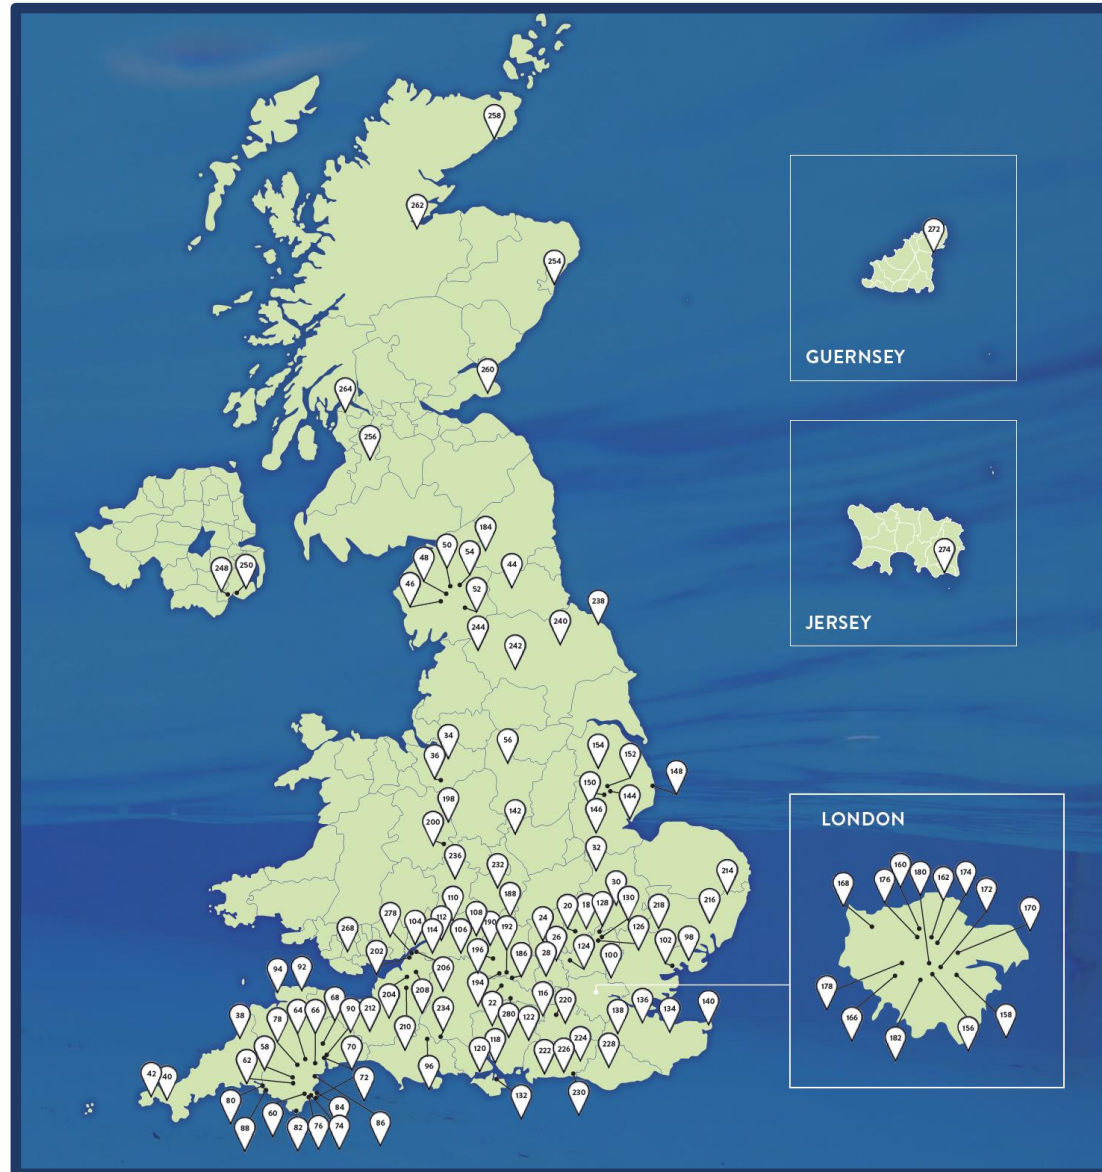

- 111 Non-tidal, publicly accessible open-air pools in the UK and Channel Islands
- Ranging in size from 10m to 91.5m long – there are others smaller than this
- 4 primary business models
 - Volunteer run
 - Run under contract on behalf of local authority
 - Local authority controlled
 - Privately run