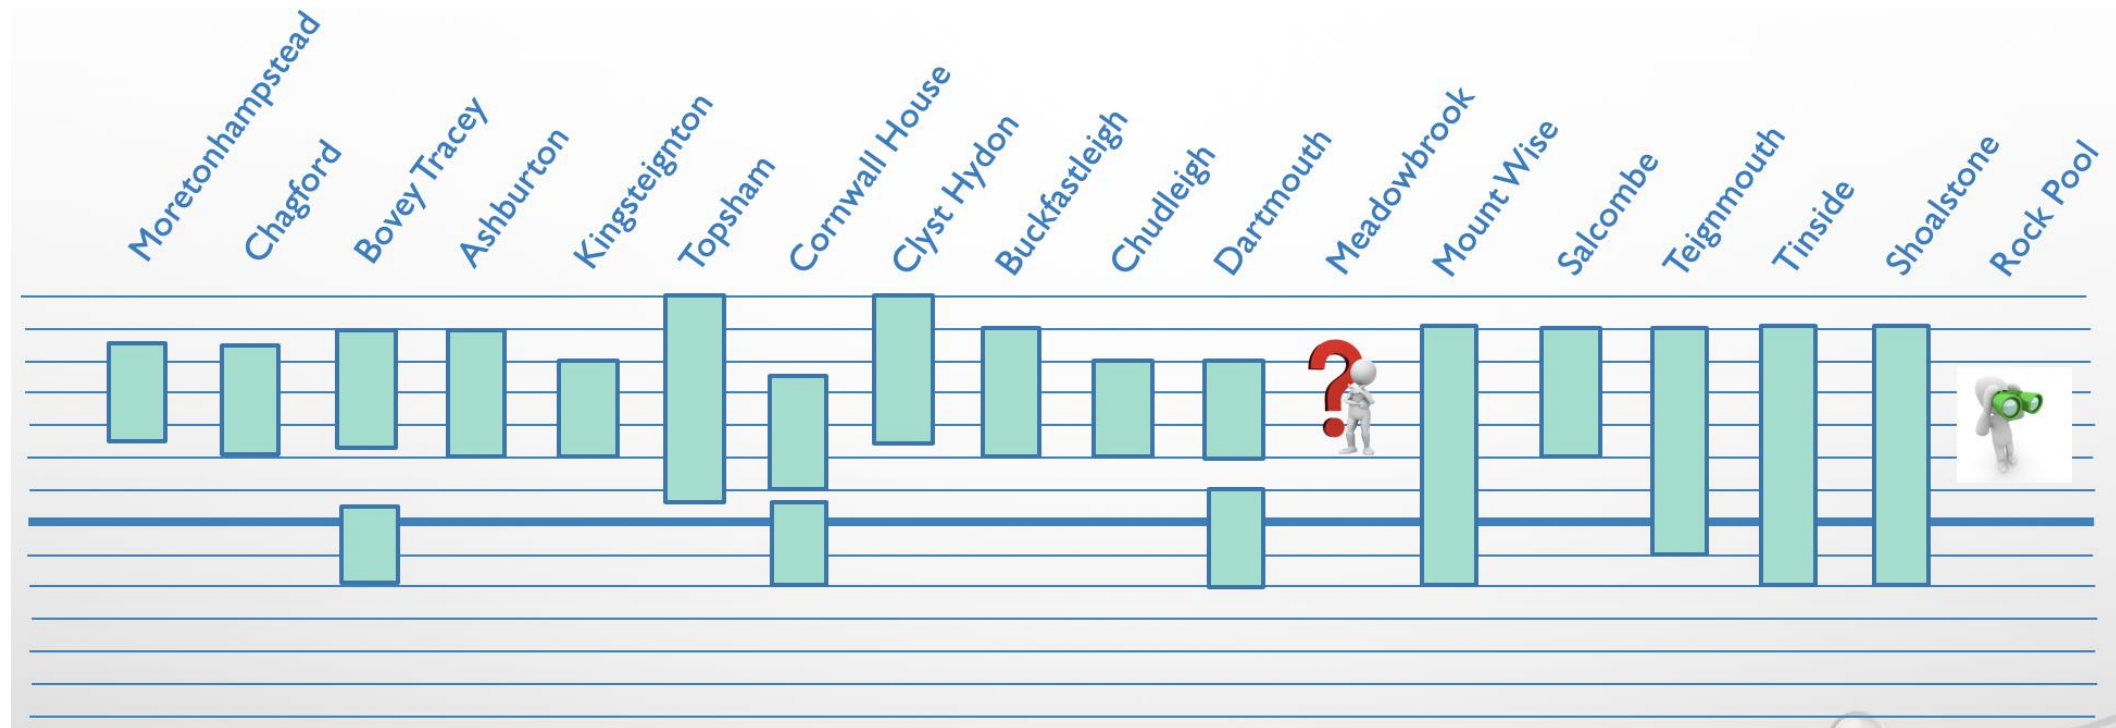

PARTNERSHIP CHALLENGES

- Budget
- Availability
- Hello, is there anybody out there?